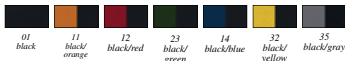

2010-17 Camaro CR-Grade Neoprene Seat Covers

Front Seats

Rear Seats

GF8810	2010-15	coupe	.....	234.99	ea
GF8820	2011-15	conv	non-folding backrest	234.99	ea
GF8830	2016-17	conv	non-folding backrest	234.99	ea

New!